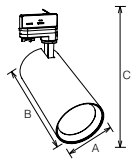

TL29C Track light

TL29C track light adopts brand Citizen COB led chip, internal driver and superior AL6063 aluminium housing with excellent heat dissipation, Standard, honeycomb, shutter different trims for options.