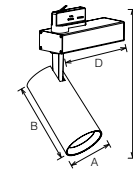

TL29F Track light

TL29F led track light is with minimalist design structure with external driver, 4 types reflectors and trim for option. It adopts anti-glare PC lens with great lighting distribution and brand Citizen cob led light source. Supreme 6063 aluminum heat sink provides great heat dissipation. Tridonic DALI solution and Citizen chip ensure reliable quality.