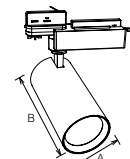

TL29B Track light

TL29B track light adopts brand Citizen COB led chip with CRI80 CRI90 CRI97 for options and AL6063 superior housing to support excellent heat dissipation. Brand Trodonic Driver available, also could be for Fresh Lighting.