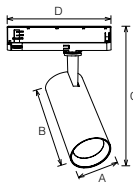

TL29E Track light

TL29E led track light is with minimalist design structure, Integrated designed of driver and adapter make the lamp with more unique appearance and longer lifespan. It adopts anti-glare PC lens with great lighting distribution and brand Citizen cob led light source. Supreme 6063 aluminum heat sink provides great heat dissipation.