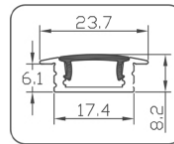

SL-AL2810

Recessed LED Aluminum Profile

Specification

Material	: Anodized Aluminum AL2810
Match Flexible LED Strips	: Up to 12mm wide.
PC cover	: Frosted, Clear
Finishing	: Silver
Available Lengths	: 3 meters
Dimension	: 23.7mm x 8.2mm x Length
IP Rating	: IP20
Installation	: Clip lock / Glue