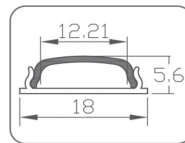

### Specification

Material	: Bendable Aluminum AL1806
Match Flexible LED Strips	: Up to 11mm wide.
PC cover	: Frosted, Clear
Finishing	: Silver
Available Lengths	: 2, 3 meters
Dimension	: 18mm x 5.6mm x Length
IP Rating	: IP20
Installation	: Clip lock / 3m tape