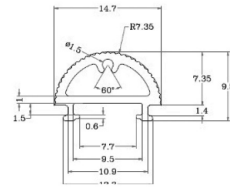

Specification

Material	: Anodized Aluminum ALT5
Match Flexible LED Strips	: Up to 12mm wide.
PC cover	: Frosted, Clear
Finishing	: Silver anodized black
Available Lengths	: 3 meters
Dimension	: Dimension 10mm x Length
IP Rating	: IP20
Installation	: Clip lock