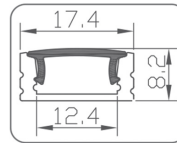

SL-AL1707

Surface LED Aluminum Profile

Specification

Material	: Anodized Aluminum AL1707
Match Flexible LED Strip	: Up to 12mm wide.
PC cover	: Frosted, Clear
Finishing	: Silver, Black
Available Lengths	: 3 meters
Dimension	: 17.4mm x 8.2mm x Length
IP Rating	: IP20
Mounting	: Surface
Installation	: Clip lock