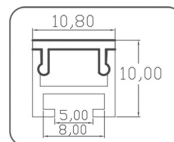

SL-AL1110

Surface LED Aluminum Profile

Specification

Material	: Anodized Aluminum AL1110
Match Flexible LED Strips	: Up to 8mm wide.
PC cover	: Frosted, Clear
Finishing	: Silver, Black
Available Lengths	: 3 meters long.
Dimension	: 10.8mm x 10mm x Length
IP Rating	: IP20
Installation	: Magnet or Clip lock