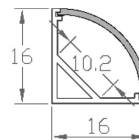

SL-AL1616

Corner LED Aluminum Profile

Specification

Material	: Anodized Aluminum AL1616
Match Flexible LED Strip	: Up to 10mm wide.
PC cover	: Frosted, Clear
Finishing	: Silver
Available Lengths	: 3 meters
Dimension	: 16mm x 16mm x Length
IP Rating	: IP20
Mounting	: Surface
Installation	: Clip lock