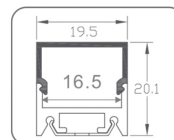

### Specification

Material	: Bendable Aluminum AL1806
Match Flexible LED Strips	: Up to 11mm wide.
PC cover	: Frosted, Clear
Finishing	: Silver
Available Lengths	: 2, 3 meters
Dimension	: 18mm x 5.6mm x Length
IP Rating	: IP20
Installation	: Clip lock / 3m tape

### Specification

Material	: Anodized Aluminum ALD003C
Match Flexible LED Strips	: Up to 16mm wide.
PC cover	: Frosted, Clear
Finishing	: Silver
Available Lengths	: 3 meters
Dimension	: 20.1mm x 19.5mm x Length
IP Rating	: IP20
Installation	: Clip lock