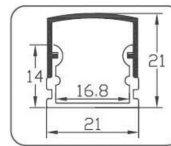

SL-AL2121

Surface LED Aluminum Profile

Specification

Material	: Anodized Aluminum AL2121
Match Flexible LED Strips	: Up to 21mm wide.
PC cover	: Frosted, Clear
Finishing	: Silver
Available Lengths	: 3 meters
Dimension	: 21mm x 21mm x Length
IP Rating	: IP20
Installation	: Clip lock